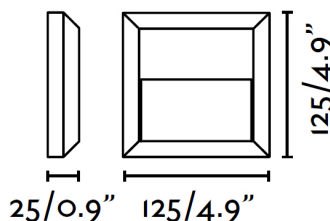

Specifications

Bulb:	SMD LED 3W 3000K 120° 65Lm CRI<80
Bulb included:	Yes
Transformer:	Driver
Transformer included:	Yes
IP:	65
Class:	II
Material:	Abs and polycarbonate
Length:	125 mm
Net Width:	25 mm
Height:	125 mm
Net Weight:	0,2 kg
Volume:	0,000825 m3